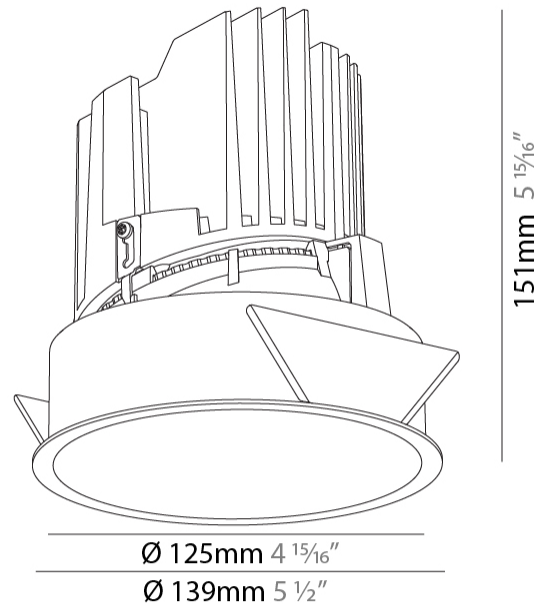

PHYSICAL

Shape: Round
Diameter (mm): 139
Diameter (in): 5 1/2
Height (mm): 151
Height (in): 5 15/16
Ceiling Thickness (mm): 10 / 12.5 / 15
Ceiling Thickness (in): 3/8 or 1/2 or 9/16
Min. Recessing Depth (mm): 170
Min. Recessing Depth (in): 6 11/16
Light Distribution: Downlight
Weight (kg): 0.921
Weight (lbs): 2.03
Fixture Finish: SSR / BKV / CWI / CRY / HAB / LAG / UFT / ITA / RUA / RUR / MIC / FTG / MYG / TWT / LOD / PUS / FRO / FUP / KIA / POP / BLS / SPG / MEY / GOH / GUM / CHC / COM / ABZ / JAG / OBR / MOS / ROR
Fixture Material: Aluminum Die Cast
Cut-out Measurements: 130mm / 5 1/8"

ELECTRICAL

Lamp Type: LED (Zhaga Standard)
Input Wattage (W): 13.2 / 16.5
Total Output Wattage (W): 12 / 14
Dimming: Tri-Mode (Non-Dimming and Phase Dimming (120Vac only) and 0-10V Dimming)
Driver Included: No
Driver Location: Recessed Housing
Driver Type: Constant Current - Universal
Driver Class: Class 2
Housing: See components
Input Voltage (V): 120 - 277
Constant Current (MA): 350

LED

Number of LEDs: 1
Color Temperature (°K): 2700 / 3000 / 3500 / 4000
Max. Delivered Lumen (lm): 870 / 970 / 1039 / 1060
Nominal Lumen (lm): 960 / 1070 / 1156 / 1180
CRI: >90 CRI
Efficiency (%): 0.905
Lamp Life (hrs): 50000

OPTICAL

Reflector: 10

RATINGS AND CERTIFICATIONS

Certified By: Certified for North American Standards
IP rating: IP20