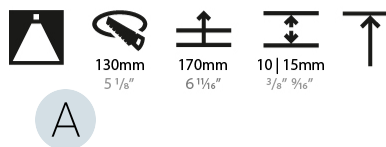

PHYSICAL

Shape: Round
Diameter (mm): 139
Diameter (in): 5 1/2
Height (mm): 151
Height (in): 5 15/16
Ceiling Thickness (mm): 10 / 12.5 / 15
Ceiling Thickness (in): 3/8 or 1/2 or 9/16
Min. Recessing Depth (mm): 170
Min. Recessing Depth (in): 6 11/16
Light Distribution: Downlight
Weight (kg): 0.921
Weight (lbs): 2.03
Fixture Finish: SSR / BKV / CWI / CRY / HAB / LAG / UFT / ITA / RUA / RUR / MIC / FTG / MYG / TWT / LOD / PUS / FRO / FUP / KIA / POP / BLS / SPG / MEY / GOH / GUM / CHC / COM / ABZ / JAG / OBR / MOS / ROR
Fixture Material: Aluminum Die Cast
Cut-out Measurements: 130mm / 5 1/8"

ELECTRICAL

Lamp Type: LED (Zhaga Standard)
Input Wattage (W): 13.2 / 16.5
Total Output Wattage (W): 12 / 14
Dimming: Tri-Mode (Non-Dimming and Phase Dimming (120Vac only) and 0-10V Dimming)
Driver Included: No
Driver Location: Recessed Housing
Driver Type: Constant Current - Universal
Driver Class: Class 2
Housing: See components
Input Voltage (V): 120 - 277
Constant Current (MA): 350

LED

Number of LEDs: 1
Color Temperature (°K): 2700 / 3000 / 3500 / 4000
Max. Delivered Lumen (lm): 870 / 970 / 1039 / 1060
Nominal Lumen (lm): 960 / 1070 / 1156 / 1180
CRI: >90 CRI
Efficiency (%): 0.905
Lamp Life (hrs): 50000

OPTICAL

Reflector: 10

RATINGS AND CERTIFICATIONS

Certified By: Certified for North American Standards
IP rating: IP20